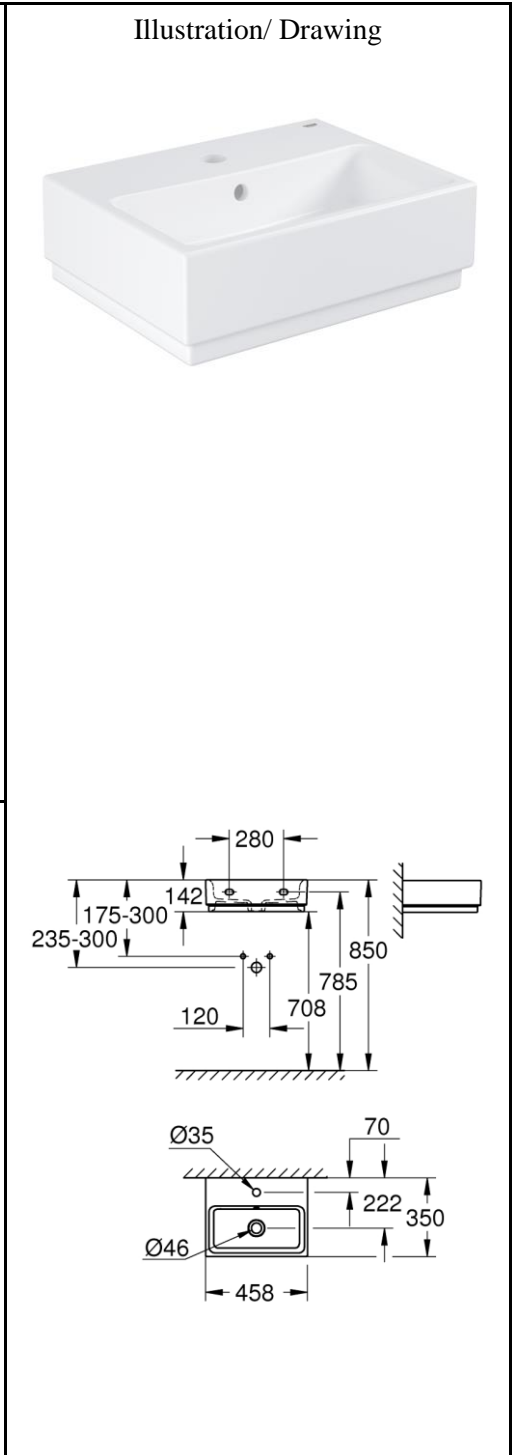

PROJECT		REF		REV	ITEM CODE	
LOCATION		DATE			PAGE	

## SANITARY WARE SPECIFICATION SHEET

Item Descriptions	GROHE (Germany) "Cube Ceramic" Vitreous china wall hung hand rinse basin	Illustration/ Drawing
Dimensions	L458 x W350 x H142 mm	
Model	3948300H	
Colour	Alpine White	
Material	Vitreous China	
Manufacturer	GROHE Limited	
Source	Acme Sanitary Ware Co. Ltd Mr. Eric Wong/ Mr. Wilson Hung	
Contact Tel/Fax	(852) 2388-7171 / (852) 2710-8012	
E-mail	acme@acmesanitary.com.hk	
Website	www.acmesanitary.com.hk	

**PRODUCT DESCRIPTION**

- wall hung
- 1 hole punched
- with overflow
- 458 x 350 mm
- sanitary ware
- **GROHE PureGuard** anti-scale coating and anti-bacterial glazing

PureGuard  
 No chance for bacteria and dirt.